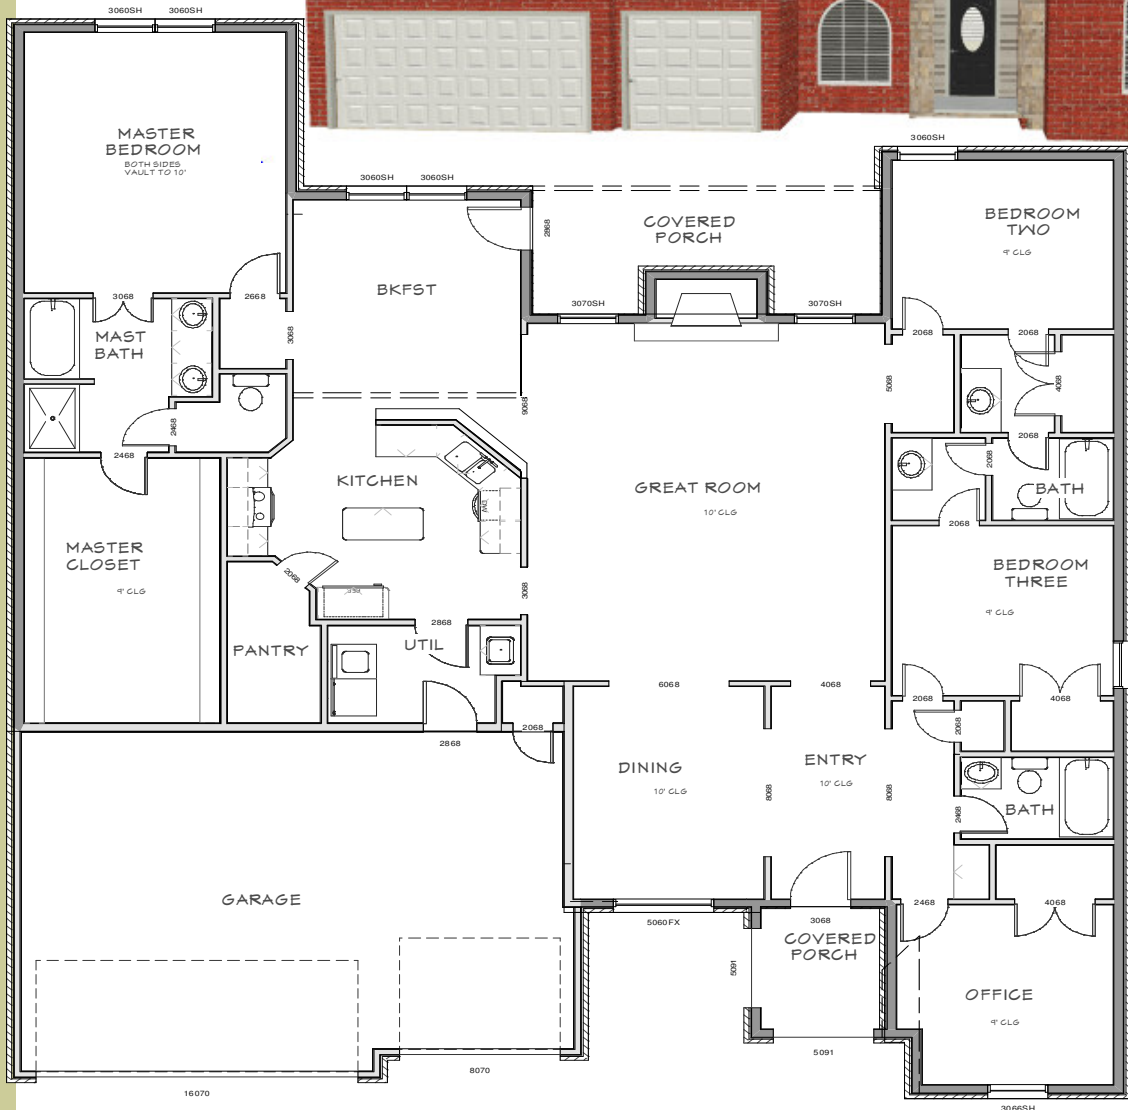

# The Avalon

- 2407 sq.ft.
- 4 beds or 3 beds w/study
- 3 Full Baths
- 3 Car Garage
- Formal Dining
- Extra Large Master Bed Closet
- Oversized Walk-in Pantry
- Jack-in-Jill Bathroom
- Sink in Laundry Room
- Kitchen Island
- Gas Fireplace
- Open Floor Plan