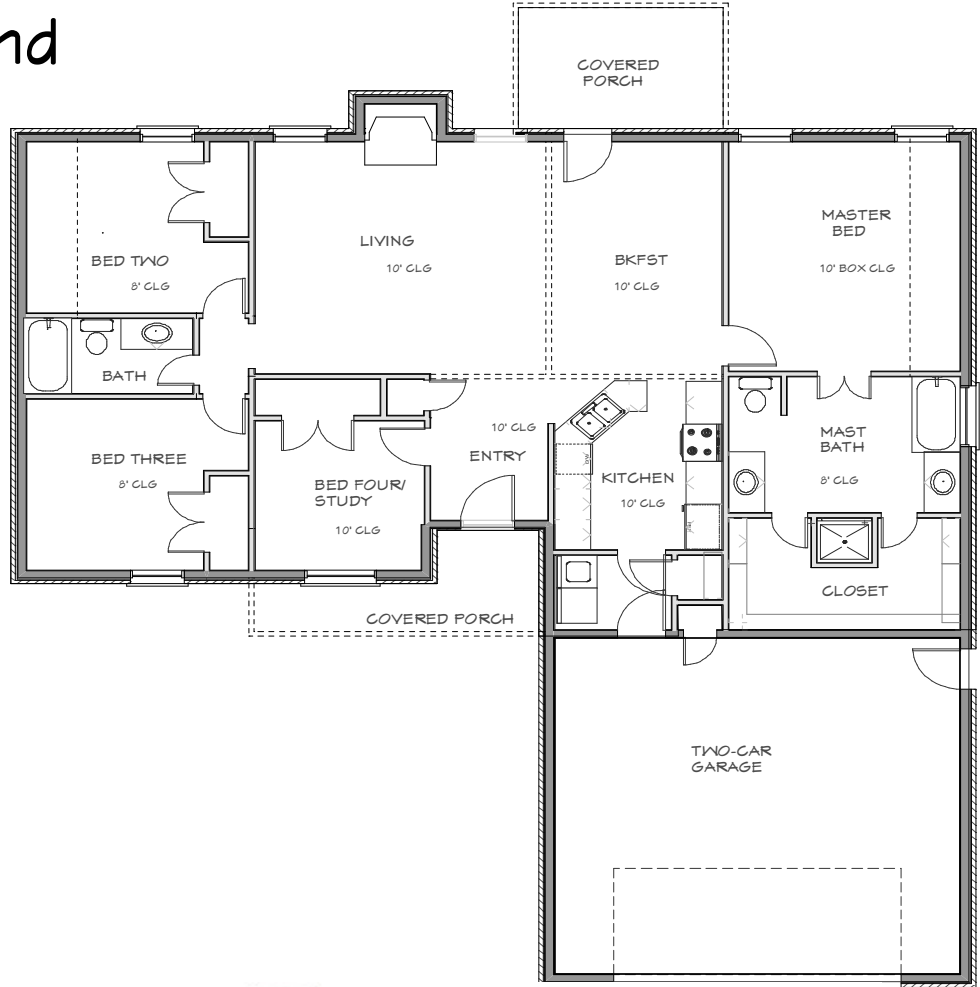

The Highland

- 1682 sq.ft.
- 4 beds or 3 bed with study
- Open floor plan
- Wrap around master bed-room closet
- Large Breakfast Room
- Covered Porch

Call Jennifer at
 (405) 923-1926 for
 more information.