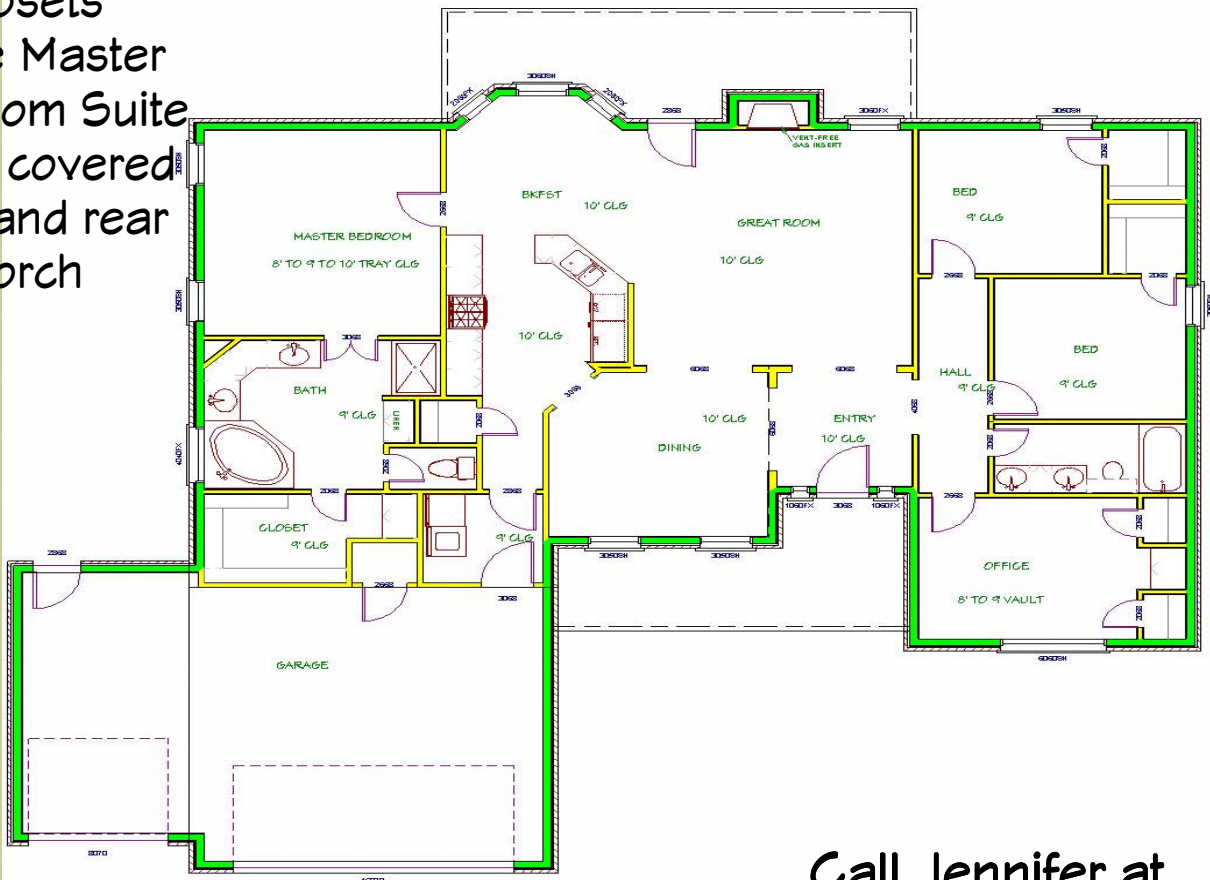

Remington RIDGE

The Oxford

- 1985 sq.ft.
- 4 beds
- Formal Dining
- Large Walk-in Closets
- Large Master Bathroom Suite
- Large covered front and rear porch

Call Jennifer at
(405) 923-1926 for
more information