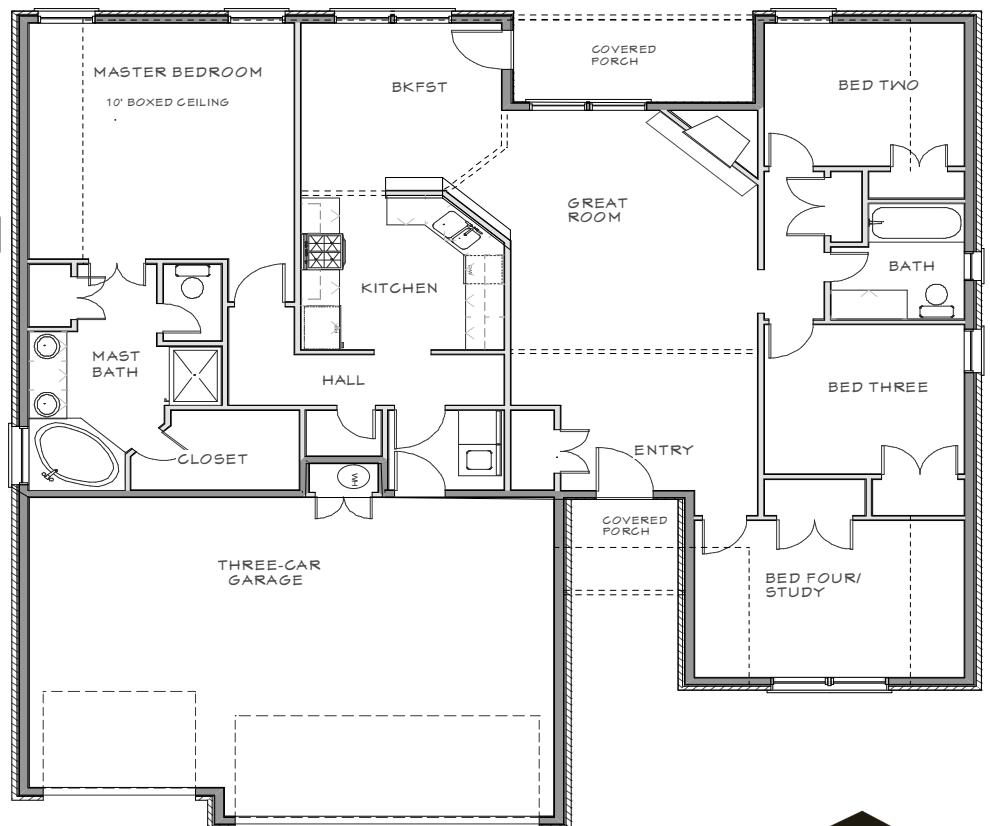

The Timberlake

- 1833 square feet
- 3 beds / Study
- 3-car garage

Call Jennifer at
 (405) 923-1926
 for more information