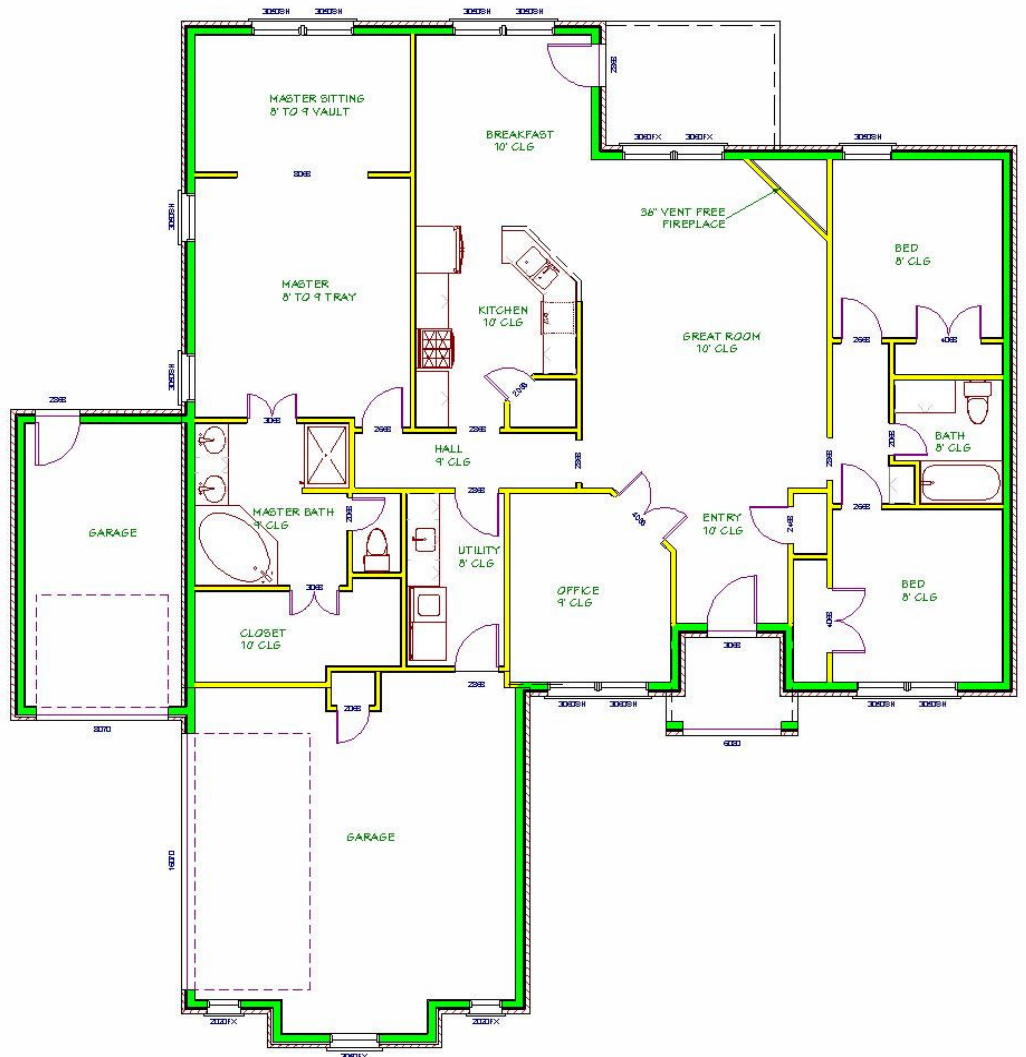

## Remington RIDGE

### The Tarrington

- Energy Star Cert.
- 1908 sq.ft.
- 3 beds w/study
- 3 car garage
- Large Walk-in Closets
- Large Master Bathroom Suite
- Open Floor Plan
- Oversized Laundry Room
- Kitchen Bar
- Corner Fireplace
- Master Bedroom Sitting Area
- Large Pantry