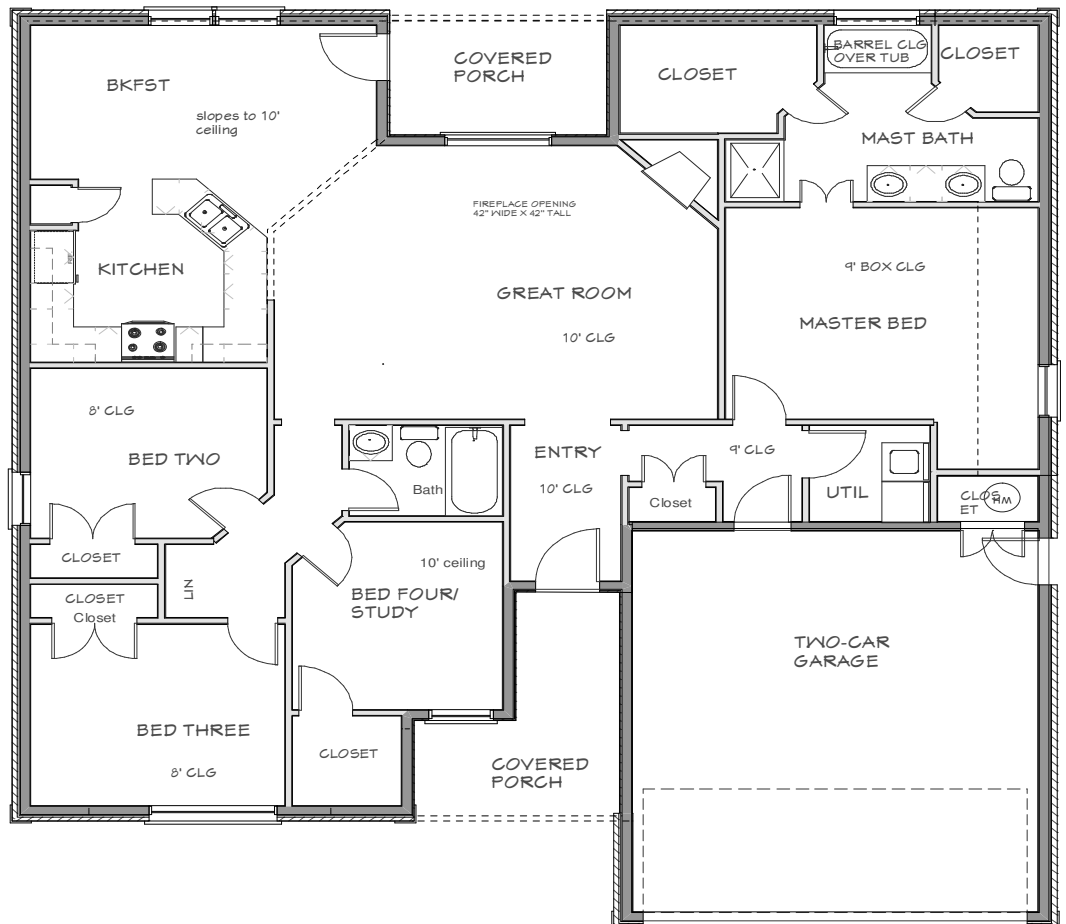

The Windward (A)

- 1735 Square Feet
- 3 bed/Study
- Large living area

Call Jennifer at
(405) 923-1926 for
more information.