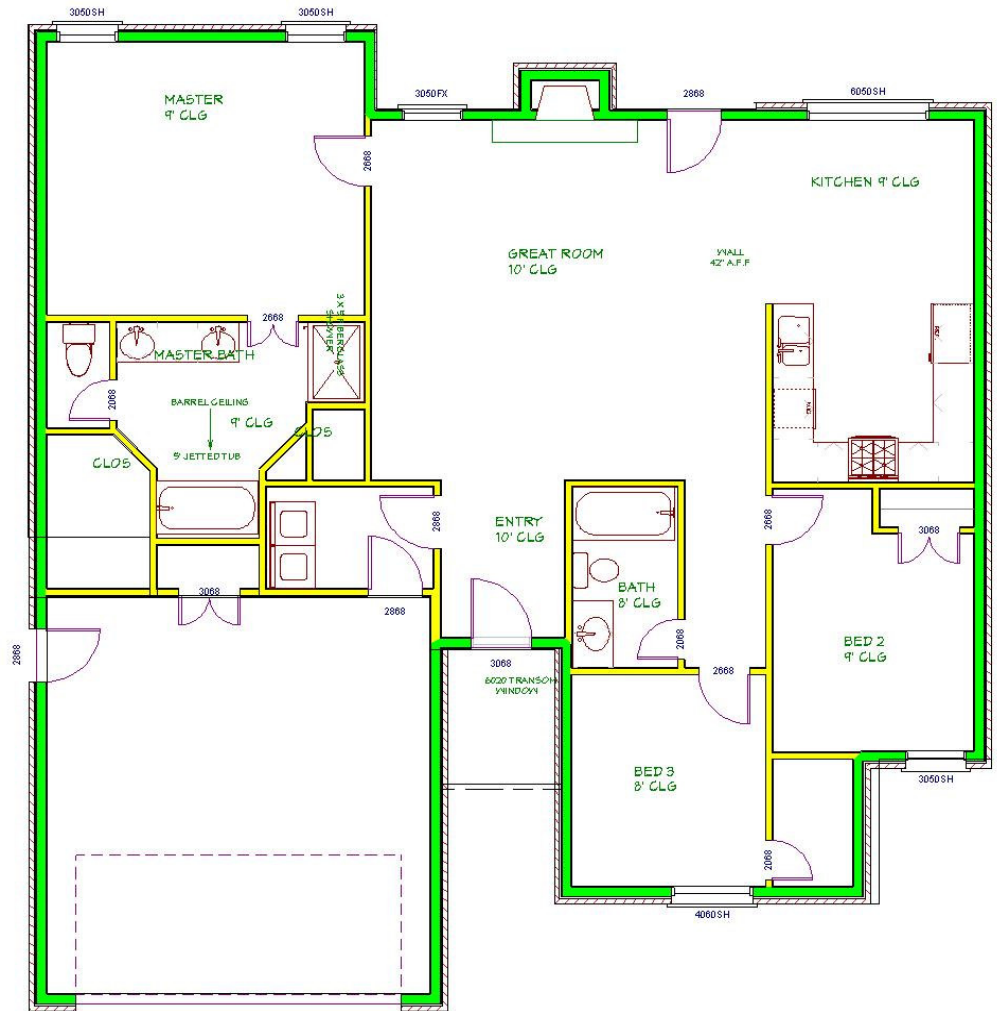

Remington RIDGE

The Weston

- 1542 sq.ft.
 - 3 beds
- Large Walk-in Closets
- Large Master Bathroom Suite
- Open Floor Plan

Call Jennifer at
(405) 923-1926 for
more information

NAHB
NATIONAL ASSOCIATION
OF HOME BUILDERS